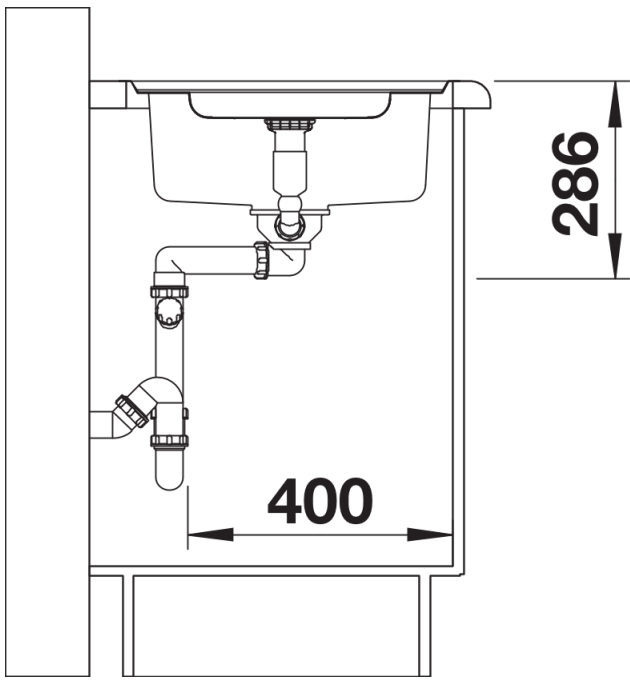

Planning information

- Cut out size: 894 x 489 x R15
- Universal handing

Scope of supply

- With 3 1/2" waste kit

Details

Top view

Cut-out

Front view

Side view