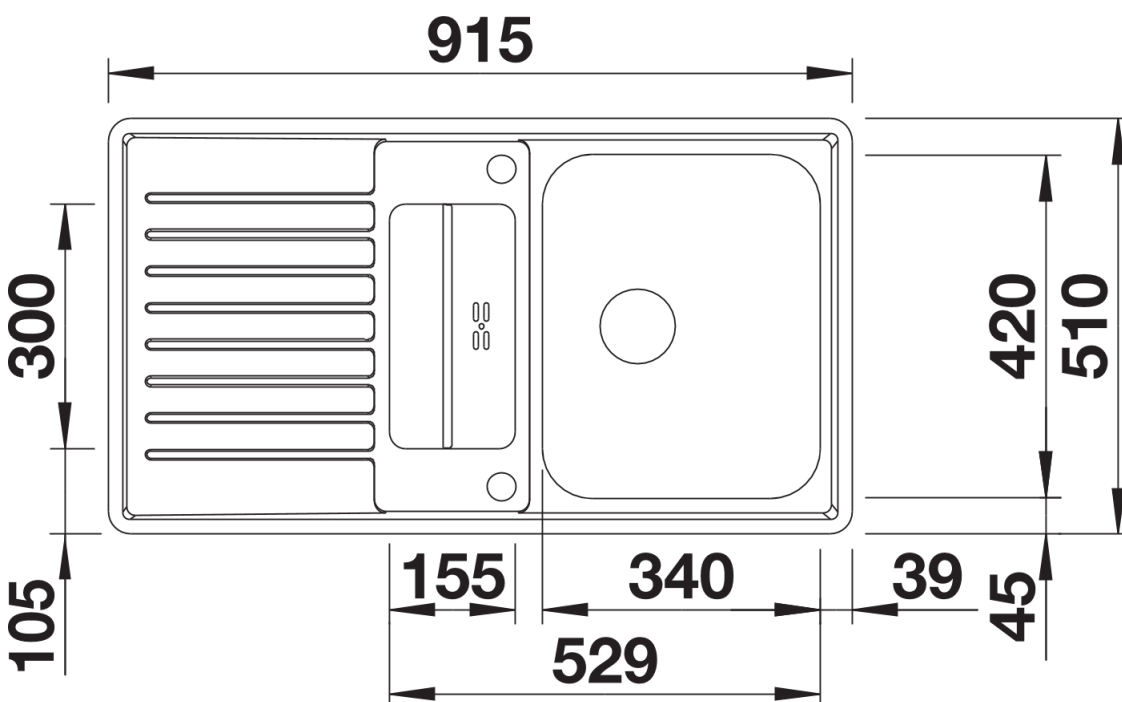

Product information sheet CLASSIC PRO 5 S-IF

Item no. 453565

Benefits

- Balanced, timeless looks: main bowl with clear contour and fashionable basket strainer
- Spacious main bowl, also for functional colander to be hooked in
- Can be installed reversibly

Planning information

- Cut out size: 894 x 489 x R15
- Universal handing

Scope of supply

- With 3 1/2" waste kit

Details

Top view

Cut-out

Front view

Side view