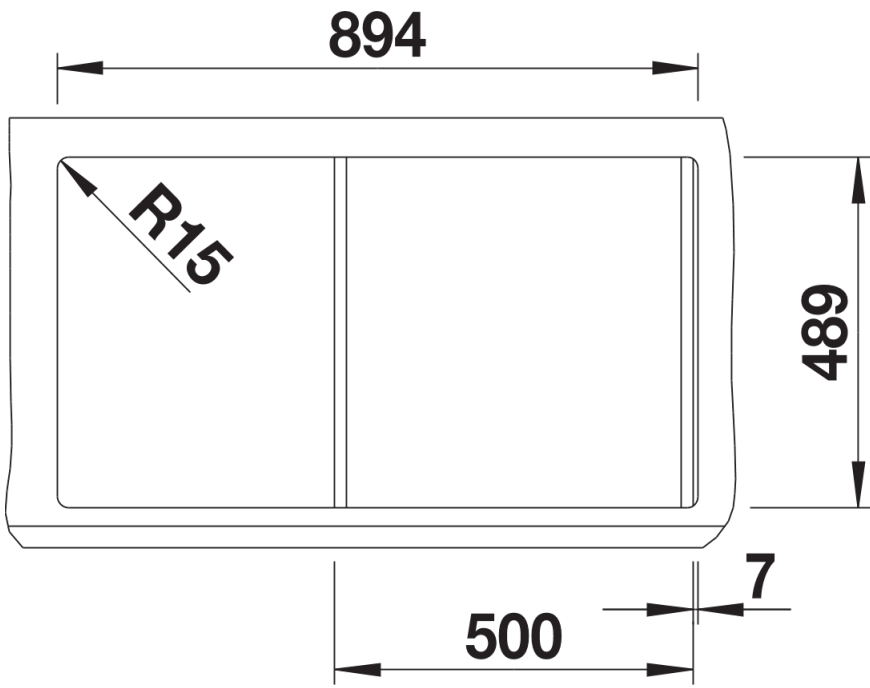

Planning information

- Cut out size: 894 x 489 x R15
- Universal handing

Scope of supply

- With 3 1/2" waste kit

Details

Top view

Cut-out

Front view

Side view