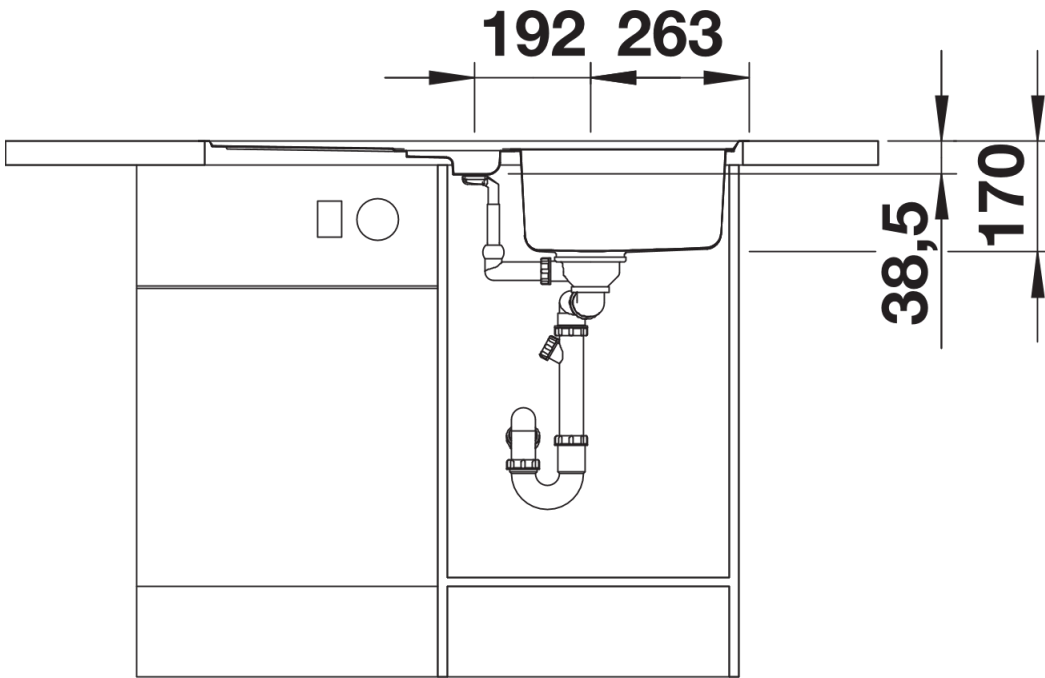

Planning information

- Cut out size: 894 x 489 x R15
- Universal handing

Scope of supply

- With 3 1/2" waste kit

Details

Top view

Cut-out

Front view

Side view